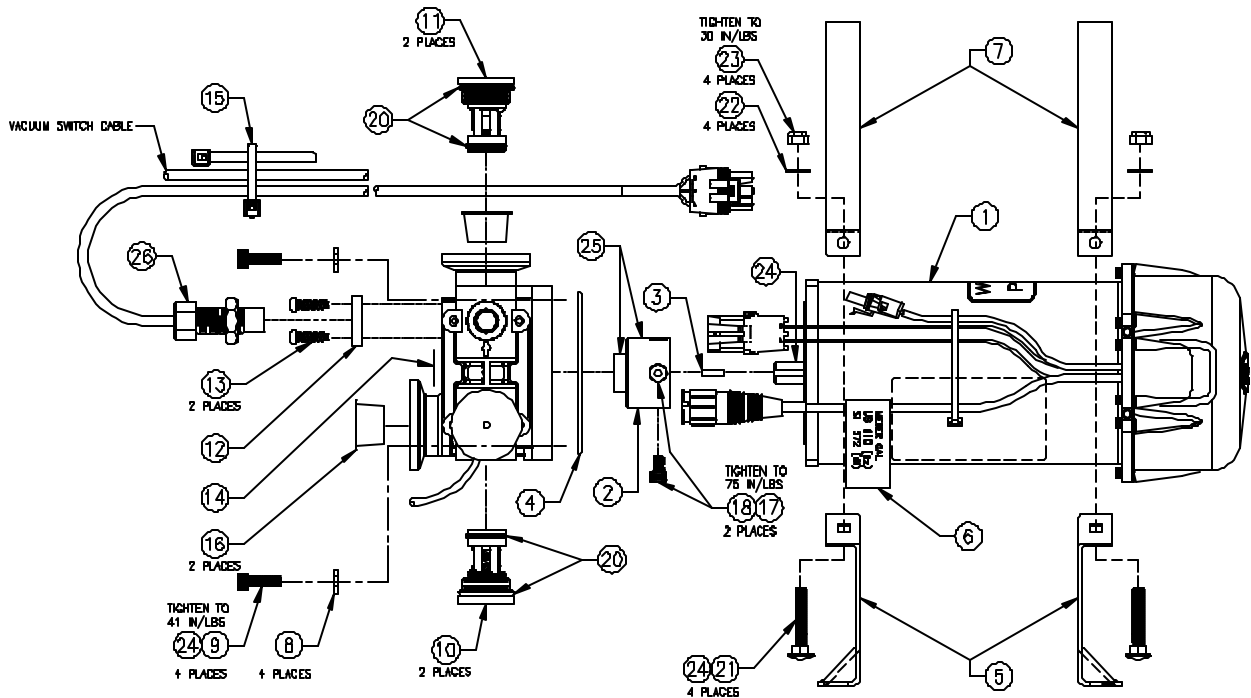

RAVEN INJECTION PUMP, 5-200 oz/min. REPLACEMENT PARTS

063-0172-428

ITEM	DESCRIPTION	RAVEN PART #
1	Motor/Tach Assembly	063-0172-500
2	Bearing Assembly	063-0172-501
3	Key	107-0171-588
4	O-Ring	219-0001-153
5	Bracket, Mounting, Pump/Motor	107-0171-589
6	Label, Meter Cal	041-0159-718
7	Strap	107-0171-594
8	Washer, Internal Tooth, Lock 1/4" SS	313-3000-017
9	Screw, Socket Heat, Cap 1/4"-20 x 3/4"	311-0073-066
10	Cartridge, Intake	063-0172-503
11	Cartridge, Discharge	063-0172-504
12	Bracket, Sensor	106-0159-539
13	Screw	311-0004-040
14	Label, Serial	041-0159-710
15	Tie, Cable	435-1000-003
16	Cap, Tapered	118-0159-041
17	Thread Sealant Loctite #242	222-1001-029
18	Screw, Cap, Hex Socket Head 1/4-20 x 1/4	311-0068-060
19	Manual (Not Shown)	016-0159-975
20	Grease, Lubricating, Versilube	222-0000-002
21	Bolt, 1/4"-20 x 1"	311-0069-004
22	Washer	313-2300-009
23	Nut	312-4000-057
24	Anti-Sieze Compound, Nickel	222-1001-079
25	Grease	222-1001-114
26	Sensor, Universal, Flowmonitor	063-0172-525

RAVEN INJECTION PUMP, 5-200 oz/min. REPLACEMENT PARTS

063-0172-428

ITEM	DESCRIPTION	RAVEN PART #
1	Housing, 3/4" Injection Pump	107-0171-523
2	Bearing, Piston	325-0000-018
3	Piston, 3/4" Pump	107-0171-531
4	Seal, Slipper	219-0000-125
5	O-Ring	219-0007-117
6	O-Ring	219-0002-015
7	Spring	314-0000-012
8	Magnet Assembly	063-0172-518
9	Ball	321-0000-313
10	Head, 3/4" Pump	107-0171-526
11	Screw 10-24 x 1 1/2" SS	311-0068-191
12	Anti-Sieze Compound, Nickel	222-1001-079
13	Washer, Internal Tooth Lock	313-3000-014
14	Switch, Vacuum	063-0171-035
15	Plug, Hex, Pipe	333-0009-061